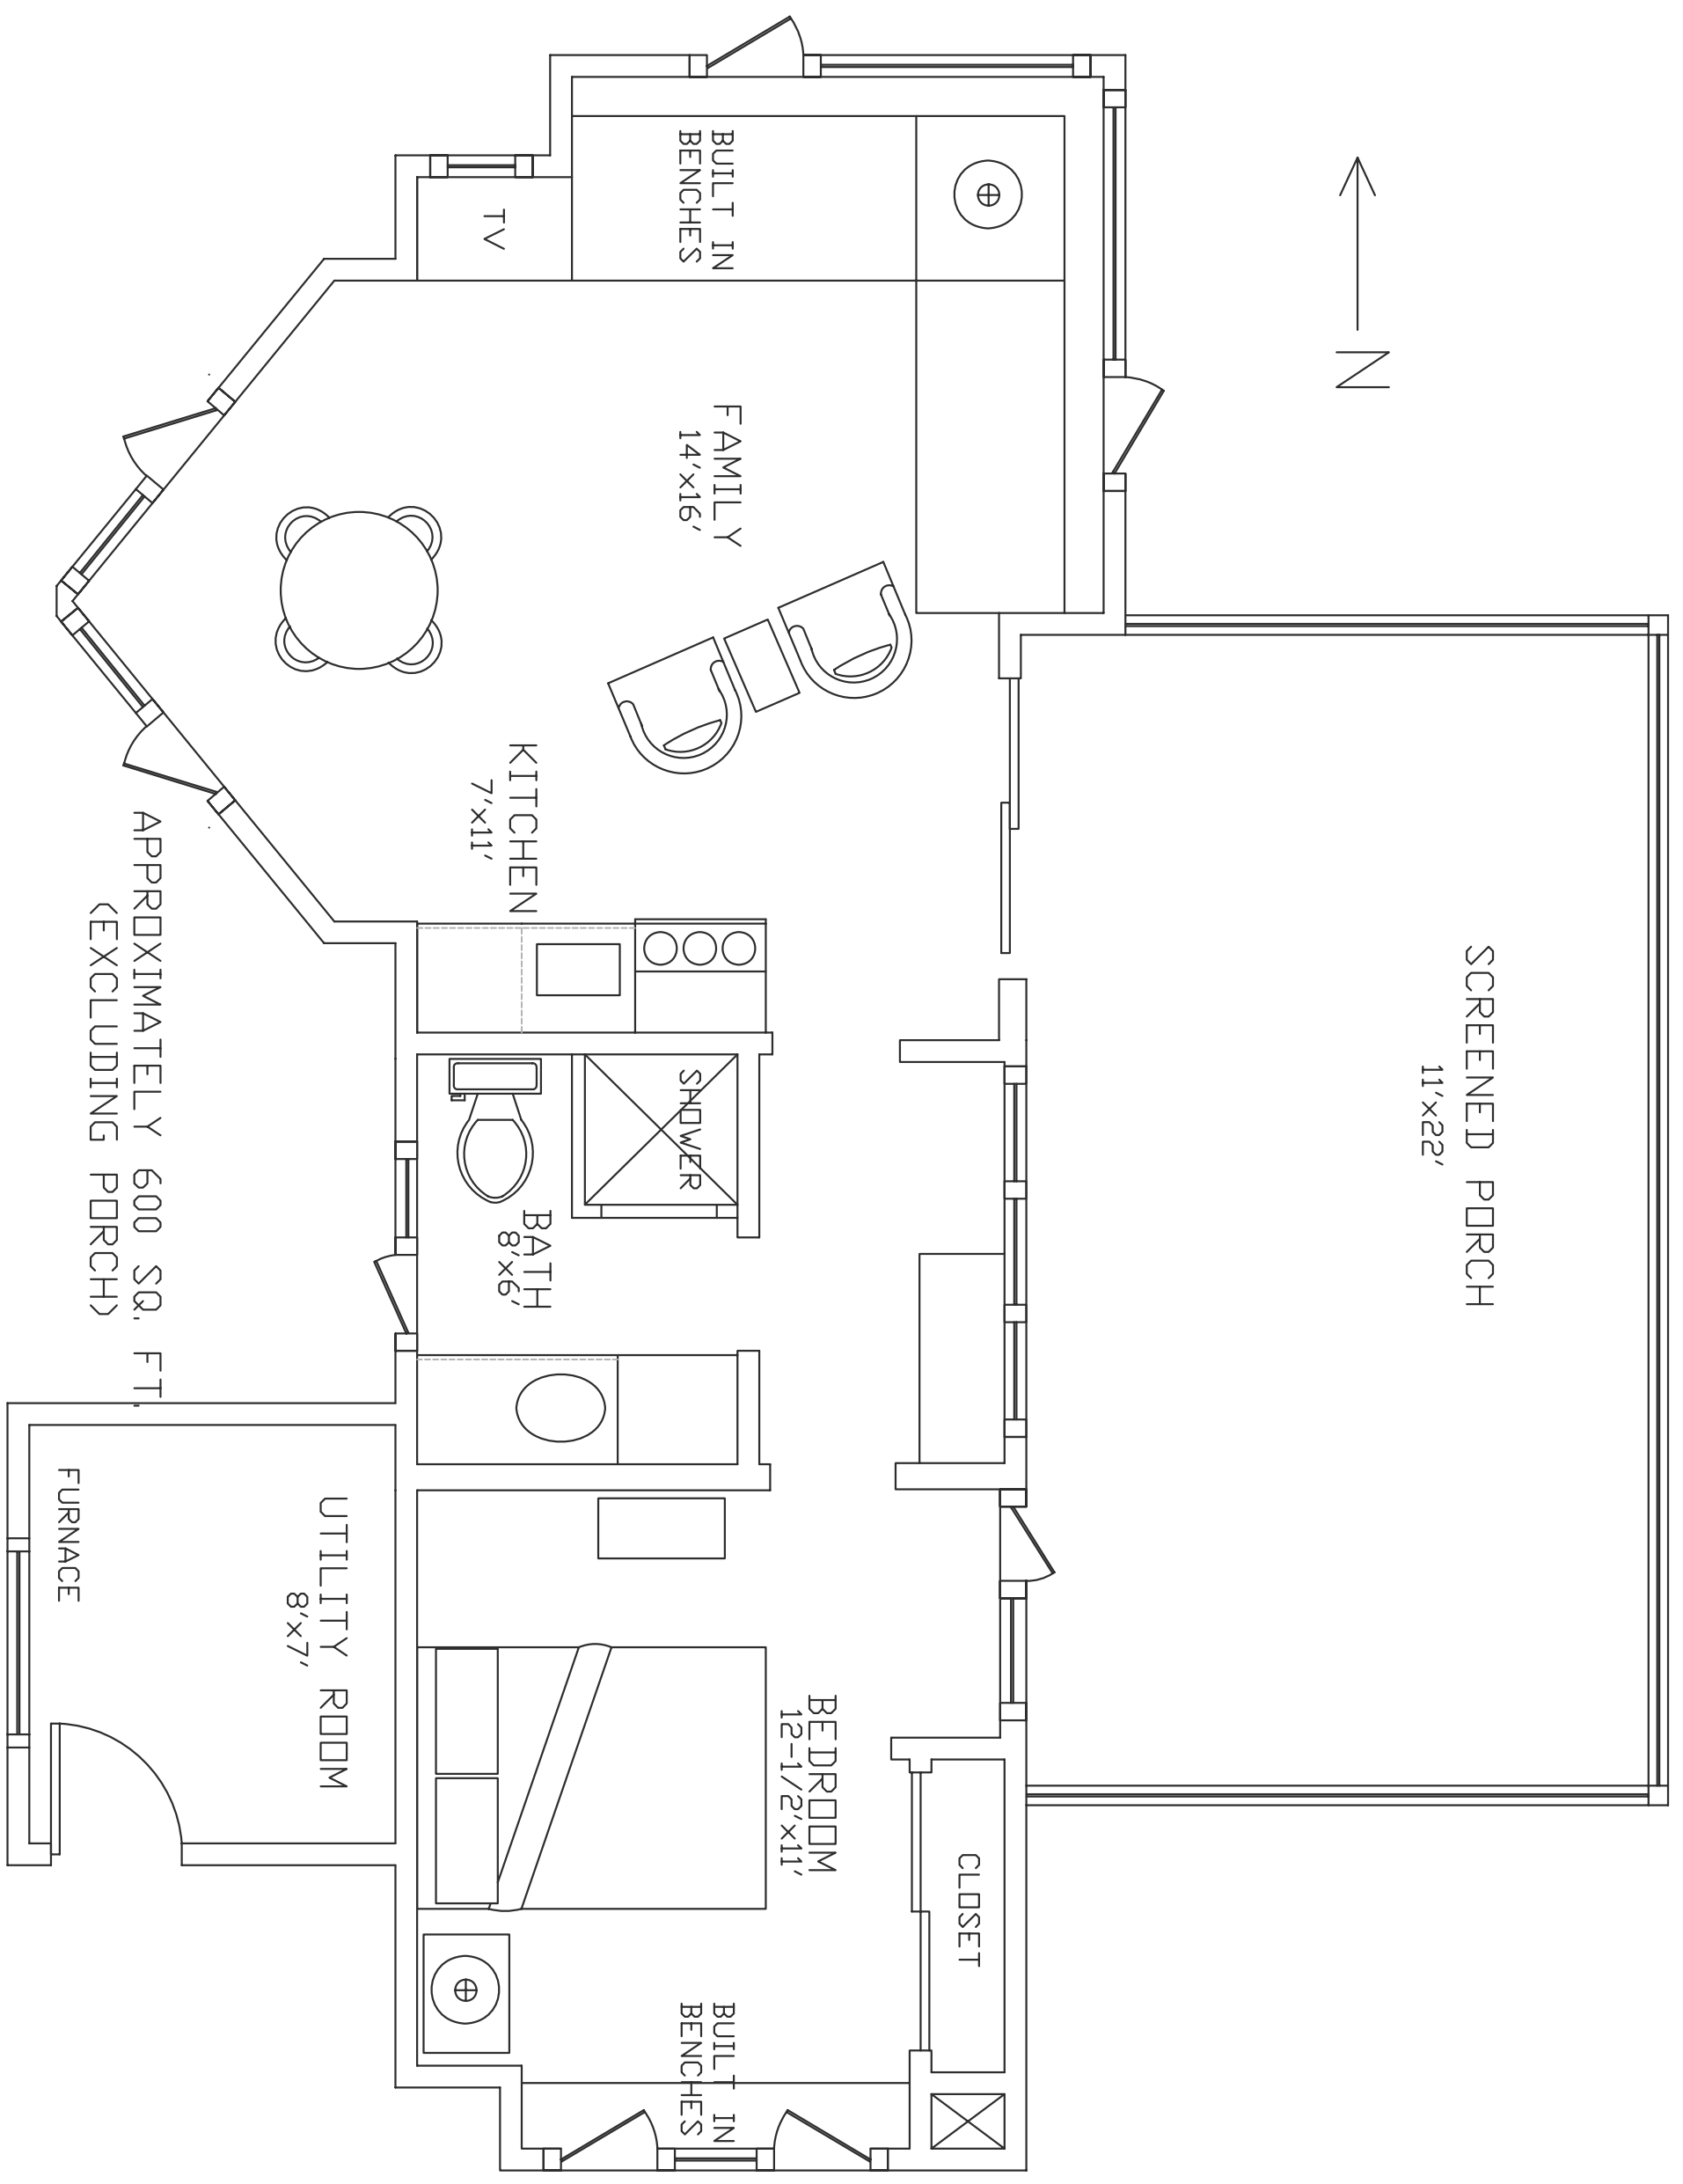

SCREENED PORCH
11'x22'

APPROXIMATELY 600 SQ. FT.
(EXCLUDING PORCH)

BUILT IN
BENCHES

TV

FAMILY
14'x16'

KITCHEN
7'x11'

SHOWER

BATH
8'x6'

UTILITY ROOM
8'x7'

FURNACE

BEDROOM
12-1/2'x11'

CLOSET

BUILT IN
BENCHES